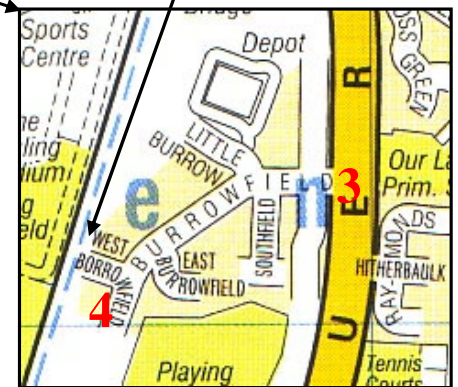

Directions to Barnet Marine in **Welwyn Garden City**

14 West Burrowfield, Welwyn Garden City, Herts, AL7 4TW

TEL: + 44 (0) 1707 331 389 FAX: + 44 (0) 1707 331 383

E mail: info@ribs.co.uk Web: www.ribs.co.uk

Last Unit on the RIGHT

Directions to Barnet Marine:

- 1) **The A 1 M is junction 23 / South Mimms Services on the M 25, head north from the M 25** At Junction 4 on the A1, turn off on to the A 414 heading EAST signposted to Welwyn Garden City / Hertford, you cross several roundabouts to get on to the A 414.
- 2) After 0.8 miles from the A 1 junction turn Left off dual carriageway, at the top of the slip road turn left at the lights on to Chequers / Mill Green Lane signposted to Welwyn Garden City & QE Hospital (this is the A 1000)
- 3) After 1 mile you go straight across a roundabout, after a further 0.3 miles turn Left into Burrowfields, the Industrial estate is signposted, the estate lays behind the row of houses.
- 4) Follow the main estate road for 0.2 miles and turn RIGHT in to West Burrowfields (“Car Solutions” are the unit on the corner in front of you) we are the last unit in the far right hand corner of this turning.