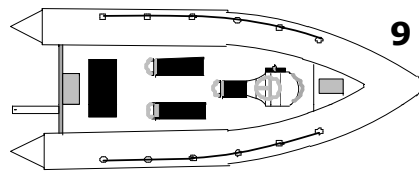

1

7

14

2

8

15

3

9

4

10

5

11

6

12

KEY:

JOCKEY CONSOLE: Standard in all craft, supplied with, back rest, battery storage under seat, locker to console head, fixed seat cushion and steering. LEFT HAND throttles are standard unless you specify otherwise.