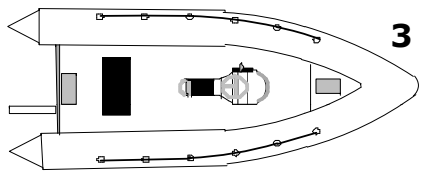

SEATING OPTIONS:

See table for which seating option will suit which craft. The plans shown here are a guide only and do NOT represent the space that will be left in every craft when the seating shown is fitted. ALL boats have a jockey console as standard.

1

7

14

2

8

15

3

9

4

10

5

11

6

12

KEY:

JOCKEY CONSOLE: Standard in all craft, supplied with, back rest, battery storage under seat, locker to console head, fixed seat cushion and steering. LEFT HAND throttles are standard unless you specify otherwise.