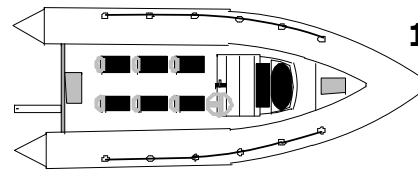

SEATING OPTIONS:

See table for which seating option will suit which craft. The plans shown here are a guide only and do NOT represent the space that will be left in every craft when the seating shown is fitted. ALL boats have a jockey console as standard.

1

7

14

2

8

15

3

9

These are meant as a guide to the possible seating options. If what you want is not shown here please contact us. Weight distribution in the craft is important so please discuss with us your intended use before you decide on a seating option.

4

10

5

11

6

12

KEY:

JOCKEY CONSOLE: Standard in all craft, supplied with, back rest, battery storage under seat, locker to console head, fixed seat cushion and steering. LEFT HAND throttles are standard unless you specify otherwise.

JOCKEY SEAT SINGLE: Supplied with hinged seat cushion and back rest, 50 cm length.

JOCKEY SEAT DOUBLE: Supplied with hinged seat cushion and back rest, 80 cm length.

BENCH SEAT: We have 2 options of bench seat. The larger unit is NORMALLY fitted to the 550-600-650-700 and the smaller one to the 460-500-540

SIDE BY SIDE CONSOLE: Supplied with front seat and back rest, access to storage locker under front seat via hinged seat. Console OFFSET to starboard with steering to starboard and SIDE MOUNT motor controls (where we are supplying the motor)

We offer 2 options of rear Bench seat, one with a folding back rest and the other with a fixed back rest, both include rear engine wells of different designs. These are not all the seat options rather just a guide, we also offer suspension seat options as well.