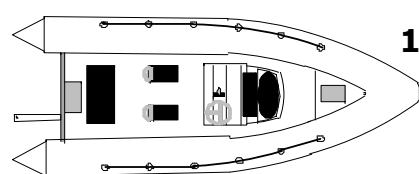

These are meant as a guide to the possible seating options. If what you want is not shown here please contact us. Weight distribution in the craft is important so please discuss with us your intended use before you decide on a seating option.

4

10

5

11

6

12

KEY:

JOCKEY CONSOLE: Standard in all craft, supplied with, back rest, battery storage under seat, locker to console head, fixed seat cushion and steering. LEFT HAND throttles are standard unless you specify otherwise.

JOCKEY SEAT SINGLE: Supplied with hinged seat cushion and back rest, 50 cm length.

JOCKEY SEAT DOUBLE: Supplied with hinged seat cushion and back rest, 80 cm length.

BENCH SEAT: We have 2 options of bench seat. The larger unit is NORMALLY fitted to the 550-600-650-700 and the smaller one to the 460-500-540