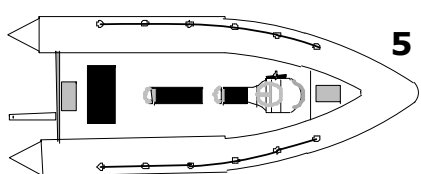

1

7

14

2

8

15

3

9

4

10

5

11

6

12

KEY:

JOCKEY CONSOLE: Standard in all craft, supplied with, back rest, battery storage under seat, locker to console head, fixed seat cushion and steering. LEFT HAND throttles are standard unless you specify otherwise.