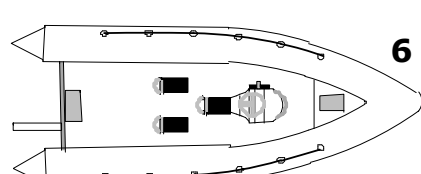

4

10

5

11

6

12

KEY:

JOCKEY CONSOLE: Standard in all craft, supplied with, back rest, battery storage under seat, locker to console head, fixed seat cushion and steering. LEFT HAND throttles are standard unless you specify otherwise.

JOCKEY SEAT SINGLE: Supplied with hinged seat cushion and back rest, 50 cm length.

JOCKEY SEAT DOUBLE: Supplied with hinged seat cushion and back rest, 80 cm length.

BENCH SEAT: We have 2 options of bench seat. The larger unit is NORMALLY fitted to the 550-600-650-700 and the smaller one to the 460-500-540