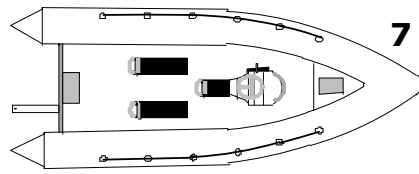

SEATING OPTIONS:

See table for which seating option will suit which craft. The plans shown here are a guide only and do NOT represent the space that will be left in every craft when the seating shown is fitted. ALL boats have a jockey console as standard.

1

7

14

2

8

15

3

9

These are meant as a guide to the possible seating options. If what you want is not shown here please contact us. Weight distribution in the craft is important so please discuss with us your intended use before you decide on a seating option.

4

10

5

11

6

12

KEY:

JOCKEY CONSOLE: Standard in all craft, supplied with, back rest, battery storage under seat, locker to console head, fixed seat cushion and steering. LEFT HAND throttles are standard unless you specify otherwise.

JOCKEY SEAT SINGLE: Supplied with hinged seat cushion and back rest, 50 cm length.

JOCKEY SEAT DOUBLE: Supplied with hinged seat cushion and back rest, 80 cm length.

BENCH SEAT: We have 2 options of bench seat. The larger unit is NORMALLY fitted to the 550-600-650-700 and the smaller one to the 460-500-540

SIDE BY SIDE CONSOLE: Supplied with front seat and back rest, access to storage locker under front seat via hinged seat. Console OFFSET to starboard with steering to starboard and SIDE MOUNT motor controls (where we are supplying the motor)

We offer 2 options of rear Bench seat, one with a folding back rest and the other with a fixed back rest, both include rear engine wells of different designs. These are not all the seat options rather just a guide, we also offer suspension seat options as well.