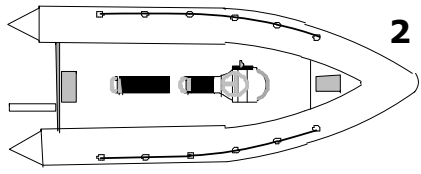

SEATING OPTIONS:

See table for which seating option will suit which craft. The plans shown here are a guide only and do NOT represent the space that will be left in every craft when the seating shown is fitted. ALL boats have a jockey console as standard.

1

7

14

2

8

15

3

9

These are meant as a guide to the possible seating options. If what you want is not shown here please contact us. Weight distribution in the craft is important so please discuss with us your intended use before you decide on a seating option.

4

10

5

11

6

12

KEY:

JOCKEY CONSOLE: Standard in all craft, supplied with, back rest, battery storage under seat, locker to console head, fixed seat cushion and steering. LEFT HAND throttles are standard unless you specify otherwise.

JOCKEY SEAT SINGLE: Supplied with hinged seat cushion and back rest, 50 cm length.

JOCKEY SEAT DOUBLE: Supplied with hinged seat cushion and back rest, 80 cm length.

BENCH SEAT: We have 2 options of bench seat. The larger unit is NORMALLY fitted to the 550-600-650-700 and the smaller one to the 460-500-540

SIDE BY SIDE CONSOLE: Supplied with front seat and back rest, access to storage locker under front seat via hinged seat. Console OFFSET to starboard with steering to starboard and SIDE MOUNT motor controls (where we are supplying the motor)

We offer 2 options of rear Bench seat, one with a folding back rest and the other with a fixed back rest, both include rear engine wells of different designs. These are not all the seat options rather just a guide, we also offer suspension seat options as well.