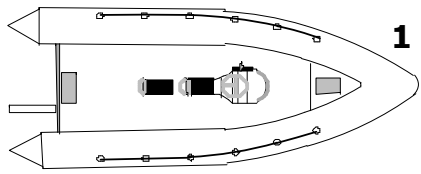

SEATING OPTIONS:

See table for which seating option will suit which craft. The plans shown here are a guide only and do NOT represent the space that will be left in every craft when the seating shown is fitted. ALL boats have a jockey console as standard.

4

10

5

11

6

12

KEY:

JOCKEY CONSOLE: Standard in all craft, supplied with, back rest, battery storage under seat, locker to console head, fixed seat cushion and steering. LEFT HAND throttles are standard unless you specify otherwise.