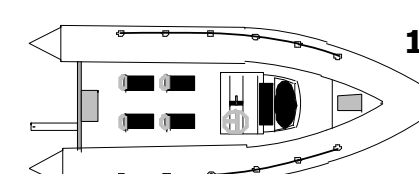

4

10

5

11

6

12

KEY:

JOCKEY CONSOLE: Standard in all craft, supplied with, back rest, battery storage under seat, locker to console head, fixed seat cushion and steering. LEFT HAND throttles are standard unless you specify otherwise.

JOCKEY SEAT SINGLE: Supplied with hinged seat cushion and back rest, 50 cm length.

JOCKEY SEAT DOUBLE: Supplied with hinged seat cushion and back rest, 80 cm length.

BENCH SEAT: We have 2 options of bench seat. The larger unit is NORMALLY fitted to the 550-600-650-700 and the smaller one to the 460-500-540