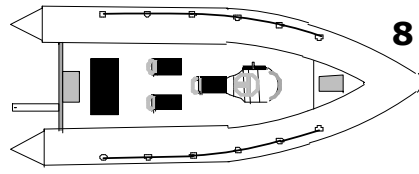

SEATING OPTIONS:

See table for which seating option will suit which craft. The plans shown here are a guide only and do NOT represent the space that will be left in every craft when the seating shown is fitted. ALL boats have a jockey console as standard.

1

7

14

2

8

15

3

9

These are meant as a guide to the possible seating options. If what you want is not shown here please contact us. Weight distribution in the craft is important so please discuss with us your intended use before you decide on a seating option.

4

10

5

11

6

12

KEY:

JOCKEY CONSOLE: Standard in all craft, supplied with, back rest, battery storage under seat, locker to console head, fixed seat cushion and steering. LEFT HAND throttles are standard unless you specify otherwise.

JOCKEY SEAT SINGLE: Supplied with hinged seat cushion and back rest, 50 cm length.

JOCKEY SEAT DOUBLE: Supplied with hinged seat cushion and back rest, 80 cm length.

BENCH SEAT: We have 2 options of bench seat. The larger unit is NORMALLY fitted to the 550-600-650-700 and the smaller one to the 460-500-540

SIDE BY SIDE CONSOLE: Supplied with front seat and back rest, access to storage locker under front seat via hinged seat. Console OFFSET to starboard with steering to starboard and SIDE MOUNT motor controls (where we are supplying the motor)

We offer 2 options of rear Bench seat, one with a folding back rest and the other with a fixed back rest, both include rear engine wells of different designs. These are not all the seat options rather just a guide, we also offer suspension seat options as well.