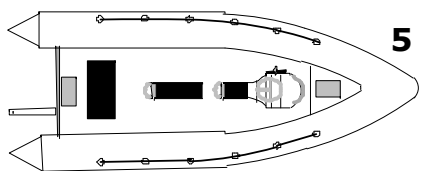

1

7

14

2

8

15

3

9

4

10

5

11

6

12

KEY:

JOCKEY CONSOLE: Standard in all craft, supplied with, back rest, battery storage under seat, locker to console head, fixed seat cushion and steering. LEFT HAND throttles are standard unless you specify otherwise.

JOCKEY SEAT SINGLE: Supplied with hinged seat cushion and back rest, 50 cm length.

JOCKEY SEAT DOUBLE: Supplied with hinged seat cushion and back rest, 80 cm length.

BENCH SEAT: We have 2 options of bench seat. The larger unit is NORMALLY fitted to the 550-600-650-700 and the smaller one to the 460-500-540