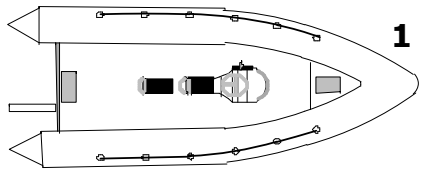

SEATING OPTIONS:

See table for which seating option will suit which craft. The plans shown here are a guide only and do NOT represent the space that will be left in every craft when the seating shown is fitted. ALL boats have a jockey console as standard.

4

10

5

11

6

12

KEY:

JOCKEY CONSOLE: Standard in all craft, supplied with, back rest, battery storage under seat, locker to console head, fixed seat cushion and steering. LEFT HAND throttles are standard unless you specify otherwise.

JOCKEY SEAT SINGLE: Supplied with hinged seat cushion and back rest, 50 cm length.

JOCKEY SEAT DOUBLE: Supplied with hinged seat cushion and back rest, 80 cm length.

BENCH SEAT: We have 2 options of bench seat. The larger unit is NORMALLY fitted to the 550-600-650-700 and the smaller one to the 460-500-540