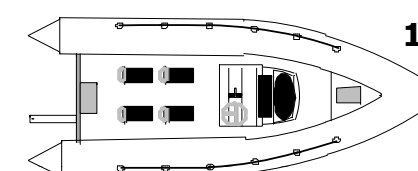

4

10

5

11

6

12

KEY:

JOCKEY CONSOLE: Standard in all craft, supplied with, back rest, battery storage under seat, locker to console head, fixed seat cushion and steering. LEFT HAND throttles are standard unless you specify otherwise.

JOCKEY SEAT SINGLE: Supplied with hinged seat cushion and back rest, 50 cm length.

JOCKEY SEAT DOUBLE: Supplied with hinged seat cushion and back rest, 80 cm length.

BENCH SEAT: We have 2 options of bench seat. The larger unit is NORMALLY fitted to the 550-600-650-700 and the smaller one to the 460-500-540