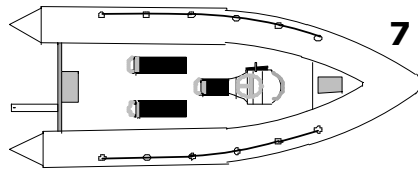

SEATING OPTIONS:

See table for which seating option will suit which craft. The plans shown here are a guide only and do NOT represent the space that will be left in every craft when the seating shown is fitted. ALL boats have a jockey console as standard.

1

7

14

2

8

15

3

9

4

10

5

11

6

12

KEY:

JOCKEY CONSOLE: Standard in all craft, supplied with, back rest, battery storage under seat, locker to console head, fixed seat cushion and steering. LEFT HAND throttles are standard unless you specify otherwise.

JOCKEY SEAT SINGLE: Supplied with hinged seat cushion and back rest, 50 cm length.

JOCKEY SEAT DOUBLE: Supplied with hinged seat cushion and back rest, 80 cm length.

BENCH SEAT: We have 2 options of bench seat. The larger unit is NORMALLY fitted to the 550-600-650-700 and the smaller one to the 460-500-540

SIDE BY SIDE CONSOLE: Supplied with front seat and back rest, access to storage locker under front seat via hinged seat. Console OFFSET to starboard with steering to starboard and SIDE MOUNT motor controls (where we are supplying the motor)

These are meant as a guide to the possible seating options. If what you want is not shown here please contact us. Weight distribution in the craft is important so please discuss with us your intended use before you decide on a seating option.

We offer 2 options of rear Bench seat, one with a folding back rest and the other with a fixed back rest, both include rear engine wells of different designs. These are not all the seat options rather just a guide, we also offer suspension seat options as well.