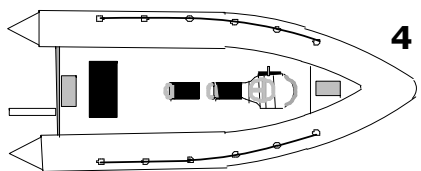

1

7

14

2

8

15

3

9

4

10

5

11

6

12

KEY:

JOCKEY CONSOLE: Standard in all craft, supplied with, back rest, battery storage under seat, locker to console head, fixed seat cushion and steering. LEFT HAND throttles are standard unless you specify otherwise.

JOCKEY SEAT SINGLE: Supplied with hinged seat cushion and back rest, 50 cm length.

JOCKEY SEAT DOUBLE: Supplied with hinged seat cushion and back rest, 80 cm length.

BENCH SEAT: We have 2 options of bench seat. The larger unit is NORMALLY fitted to the 550-600-650-700 and the smaller one to the 460-500-540