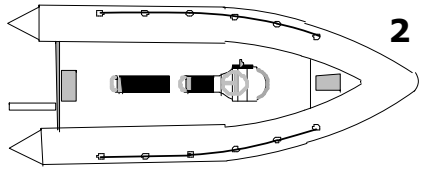

SEATING OPTIONS:

See table for which seating option will suit which craft. The plans shown here are a guide only and do NOT represent the space that will be left in every craft when the seating shown is fitted. ALL boats have a jockey console as standard.

1

7

14

2

8

15

3

9

4

10

5

11

6

12

KEY:

JOCKEY CONSOLE: Standard in all craft, supplied with, back rest, battery storage under seat, locker to console head, fixed seat cushion and steering. LEFT HAND throttles are standard unless you specify otherwise.

JOCKEY SEAT SINGLE: Supplied with hinged seat cushion and back rest, 50 cm length.

JOCKEY SEAT DOUBLE: Supplied with hinged seat cushion and back rest, 80 cm length.

BENCH SEAT: We have 2 options of bench seat. The larger unit is NORMALLY fitted to the 550-600-650-700 and the smaller one to the 460-500-540

SIDE BY SIDE CONSOLE: Supplied with front seat and back rest, access to storage locker under front seat via hinged seat. Console OFFSET to starboard with steering to starboard and SIDE MOUNT motor controls (where we are supplying the motor)

These are meant as a guide to the possible seating options. If what you want is not shown here please contact us. Weight distribution in the craft is important so please discuss with us your intended use before you decide on a seating option.

We offer 2 options of rear Bench seat, one with a folding back rest and the other with a fixed back rest, both include rear engine wells of different designs. These are not all the seat options rather just a guide, we also offer suspension seat options as well.