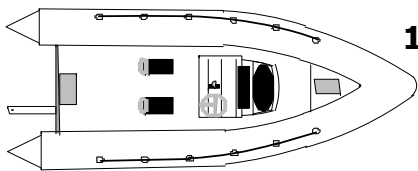

SEATING OPTIONS:

See table for which seating option will suit which craft. The plans shown here are a guide only and do NOT represent the space that will be left in every craft when the seating shown is fitted. ALL boats have a jockey console as standard.

1

7

14

2

8

15

3

9

4

10

5

11

6

12

KEY:

JOCKEY CONSOLE: Standard in all craft, supplied with, back rest, battery storage under seat, locker to console head, fixed seat cushion and steering. LEFT HAND throttles are standard unless you specify otherwise.

JOCKEY SEAT SINGLE: Supplied with hinged seat cushion and back rest, 50 cm length.

JOCKEY SEAT DOUBLE: Supplied with hinged seat cushion and back rest, 80 cm length.

BENCH SEAT: We have 2 options of bench seat. The larger unit is NORMALLY fitted to the 550-600-650-700 and the smaller one to the 460-500-540