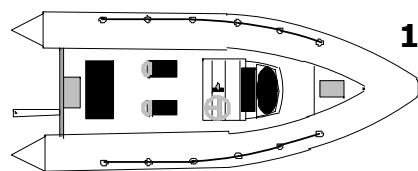

1

7

14

2

8

15

3

9

4

10

5

11

6

12

KEY:

JOCKEY CONSOLE: Standard in all craft, supplied with, back rest, battery storage under seat, locker to console head, fixed seat cushion and steering. LEFT HAND throttles are standard unless you specify otherwise.

JOCKEY SEAT SINGLE: Supplied with hinged seat cushion and back rest, 50 cm length.

JOCKEY SEAT DOUBLE: Supplied with hinged seat cushion and back rest, 80 cm length.

BENCH SEAT: We have 2 options of bench seat. The larger unit is NORMALLY fitted to the 550-600-650-700 and the smaller one to the 460-500-540