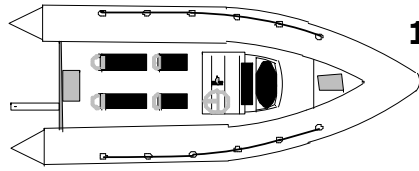

1

7

14

2

8

15

3

9

4

10

5

11

6

12

KEY:

JOCKEY CONSOLE: Standard in all craft, supplied with, back rest, battery storage under seat, locker to console head, fixed seat cushion and steering. LEFT HAND throttles are standard unless you specify otherwise.

JOCKEY SEAT SINGLE: Supplied with hinged seat cushion and back rest, 50 cm length.

JOCKEY SEAT DOUBLE: Supplied with hinged seat cushion and back rest, 80 cm length.

BENCH SEAT: We have 2 options of bench seat. The larger unit is NORMALLY fitted to the 550-600-650-700 and the smaller one to the 460-500-540