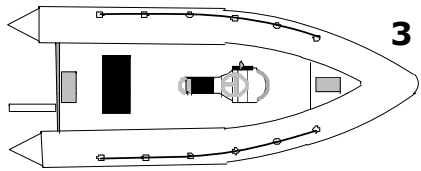

SEATING OPTIONS:

See table for which seating option will suit which craft. The plans shown here are a guide only and do NOT represent the space that will be left in every craft when the seating shown is fitted. ALL boats have a jockey console as standard.

1

7

14

2

8

15

3

9

4

10

5

11

6

12

KEY:

JOCKEY CONSOLE: Standard in all craft, supplied with, back rest, battery storage under seat, locker to console head, fixed seat cushion and steering. LEFT HAND throttles are standard unless you specify otherwise.

JOCKEY SEAT SINGLE: Supplied with hinged seat cushion and back rest, 50 cm length.

JOCKEY SEAT DOUBLE: Supplied with hinged seat cushion and back rest, 80 cm length.

BENCH SEAT: We have 2 options of bench seat. The larger unit is NORMALLY fitted to the 550-600-650-700 and the smaller one to the 460-500-540