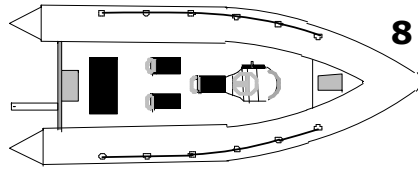

SEATING OPTIONS:

See table for which seating option will suit which craft. The plans shown here are a guide only and do NOT represent the space that will be left in every craft when the seating shown is fitted. ALL boats have a jockey console as standard.

1

7

14

2

8

15

3

9

4

10

5

11

6

12

KEY:

JOCKEY CONSOLE: Standard in all craft, supplied with, back rest, battery storage under seat, locker to console head, fixed seat cushion and steering. LEFT HAND throttles are standard unless you specify otherwise.

JOCKEY SEAT SINGLE: Supplied with hinged seat cushion and back rest, 50 cm length.

JOCKEY SEAT DOUBLE: Supplied with hinged seat cushion and back rest, 80 cm length.

BENCH SEAT: We have 2 options of bench seat. The larger unit is NORMALLY fitted to the 550-600-650-700 and the smaller one to the 460-500-540

SIDE BY SIDE CONSOLE: Supplied with front seat and back rest, access to storage locker under front seat via hinged seat. Console OFFSET to starboard with steering to starboard and SIDE MOUNT motor controls (where we are supplying the motor)

These are meant as a guide to the possible seating options. If what you want is not shown here please contact us. Weight distribution in the craft is important so please discuss with us your intended use before you decide on a seating option.

We offer 2 options of rear Bench seat, one with a folding back rest and the other with a fixed back rest, both include rear engine wells of different designs. These are not all the seat options rather just a guide, we also offer suspension seat options as well.