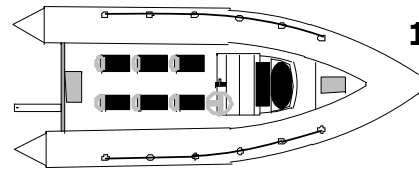

SEATING OPTIONS:

See table for which seating option will suit which craft. The plans shown here are a guide only and do NOT represent the space that will be left in every craft when the seating shown is fitted. ALL boats have a jockey console as standard.

1

7

14

2

8

15

3

9

4

10

5

11

6

12

KEY:

JOCKEY CONSOLE: Standard in all craft, supplied with, back rest, battery storage under seat, locker to console head, fixed seat cushion and steering. LEFT HAND throttles are standard unless you specify otherwise.

JOCKEY SEAT SINGLE: Supplied with hinged seat cushion and back rest, 50 cm length.

JOCKEY SEAT DOUBLE: Supplied with hinged seat cushion and back rest, 80 cm length.

BENCH SEAT: We have 2 options of bench seat. The larger unit is NORMALLY fitted to the 550-600-650-700 and the smaller one to the 460-500-540

SIDE BY SIDE CONSOLE: Supplied with front seat and back rest, access to storage locker under front seat via hinged seat. Console OFFSET to starboard with steering to starboard and SIDE MOUNT motor controls (where we are supplying the motor)

These are meant as a guide to the possible seating options. If what you want is not shown here please contact us. Weight distribution in the craft is important so please discuss with us your intended use before you decide on a seating option.

We offer 2 options of rear Bench seat, one with a folding back rest and the other with a fixed back rest, both include rear engine wells of different designs. These are not all the seat options rather just a guide, we also offer suspension seat options as well.