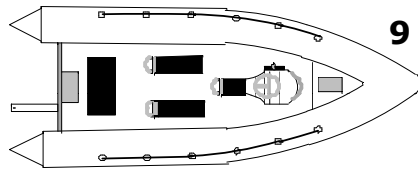

1

7

14

2

8

15

3

9

4

10

5

11

6

12

KEY:

JOCKEY CONSOLE: Standard in all craft, supplied with, back rest, battery storage under seat, locker to console head, fixed seat cushion and steering. LEFT HAND throttles are standard unless you specify otherwise.

JOCKEY SEAT SINGLE: Supplied with hinged seat cushion and back rest, 50 cm length.

JOCKEY SEAT DOUBLE: Supplied with hinged seat cushion and back rest, 80 cm length.

BENCH SEAT: We have 2 options of bench seat. The larger unit is NORMALLY fitted to the 550-600-650-700 and the smaller one to the 460-500-540