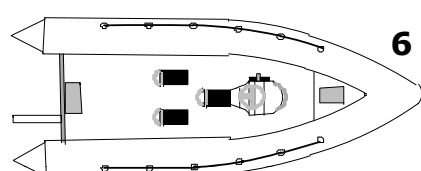

4

10

5

11

6

12

KEY:

JOCKEY CONSOLE: Standard in all craft, supplied with, back rest, battery storage under seat, locker to console head, fixed seat cushion and steering. LEFT HAND throttles are standard unless you specify otherwise.

JOCKEY SEAT SINGLE: Supplied with hinged seat cushion and back rest, 50 cm length.

JOCKEY SEAT DOUBLE: Supplied with hinged seat cushion and back rest, 80 cm length.

BENCH SEAT: We have 2 options of bench seat. The larger unit is NORMALLY fitted to the 550-600-650-700 and the smaller one to the 460-500-540