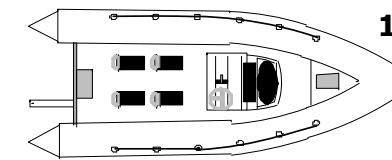

4

10

5

11

6

12

## KEY:

**JOCKEY CONSOLE:** Standard in all craft, supplied with, back rest, battery storage under seat, locker to console head, fixed seat cushion and steering. LEFT HAND throttles are standard unless you specify otherwise.

**JOCKEY SEAT SINGLE:** Supplied with hinged seat cushion and back rest, 50 cm length.

**JOCKEY SEAT DOUBLE:** Supplied with hinged seat cushion and back rest, 80 cm length.

**BENCH SEAT:** We have 2 options of bench seat. The larger unit is NORMALLY fitted to the 550-600-650-700 and the smaller one to the 460-500-540