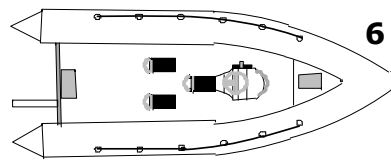

4

10

5

11

6

12

## KEY:

**JOCKEY CONSOLE:** Standard in all craft, supplied with, back rest, battery storage under seat, locker to console head, fixed seat cushion and steering. LEFT HAND throttles are standard unless you specify otherwise.

**JOCKEY SEAT SINGLE:** Supplied with hinged seat cushion and back rest, 50 cm length.

**JOCKEY SEAT DOUBLE:** Supplied with hinged seat cushion and back rest, 80 cm length.

**BENCH SEAT:** We have 2 options of bench seat. The larger unit is NORMALLY fitted to the 550-600-650-700 and the smaller one to the 460-500-540