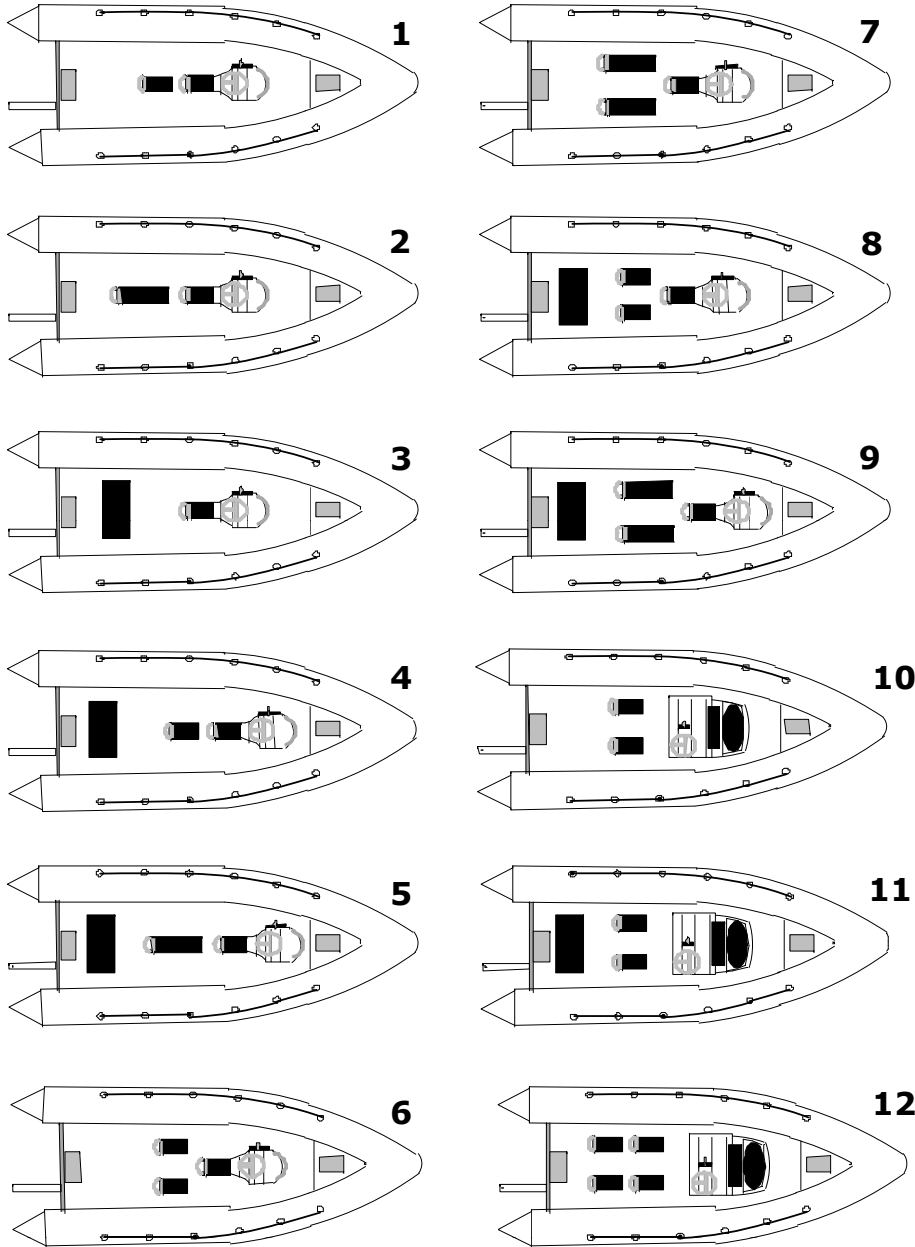

# SEATING OPTIONS:

See table for which seating option will suit which craft. The plans shown here are a guide only and do NOT represent the space that will be left in every craft when the seating shown is fitted. ALL boats have a jockey console as standard.

**KEY:**

-  **JOCKEY CONSOLE:** Standard in all craft, supplied with, back rest, battery storage under seat, locker to console head, fixed seat cushion and steering. LEFT HAND throttles are standard unless you specify otherwise.
-  **JOCKEY SEAT SINGLE:** Supplied with hinged seat cushion and back rest, 50 cm length.
-  **JOCKEY SEAT DOUBLE:** Supplied with hinged seat cushion and back rest, 80 cm length.
-  **BENCH SEAT:** We have 2 options of bench seat. The larger unit is NORMALLY fitted to the 550-600-650-700 and the smaller one to the 460-500-540
-  **SIDE BY SIDE CONSOLE:** Supplied with front seat and back rest, access to storage locker under front seat via hinged seat. Console OFFSET with steering to starboard and SIDE MOUNT motor controls (where we are supplying the motor)