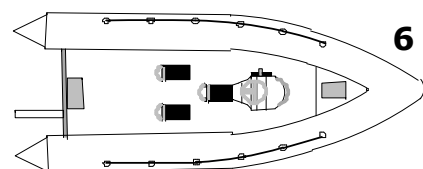

4

10

5

11

6

12

## KEY:

**JOCKEY CONSOLE:** Standard in all craft, supplied with, back rest, battery storage under seat, locker to console head, fixed seat cushion and steering. LEFT HAND throttles are standard unless you specify otherwise.

**JOCKEY SEAT SINGLE:** Supplied with hinged seat cushion and back rest, 50 cm length.

**JOCKEY SEAT DOUBLE:** Supplied with hinged seat cushion and back rest, 80 cm length.

**BENCH SEAT:** We have 2 options of bench seat. The larger unit is NORMALLY fitted to the 550-600-650-700 and the smaller one to the 460-500-540