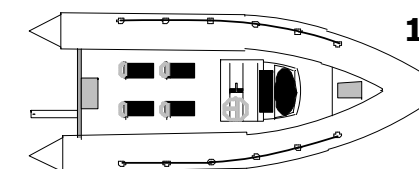

4

10

5

11

6

12

## KEY:

**JOCKEY CONSOLE:** Standard in all craft, supplied with, back rest, battery storage under seat, locker to console head, fixed seat cushion and steering. LEFT HAND throttles are standard unless you specify otherwise.

**JOCKEY SEAT SINGLE:** Supplied with hinged seat cushion and back rest, 50 cm length.

**JOCKEY SEAT DOUBLE:** Supplied with hinged seat cushion and back rest, 80 cm length.

**BENCH SEAT:** We have 2 options of bench seat. The larger unit is NORMALLY fitted to the 550-600-650-700 and the smaller one to the 460-500-540