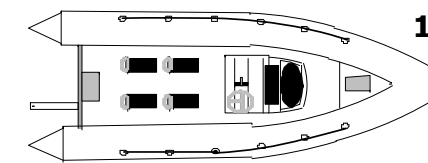

4

10

5

11

6

12

## KEY:

**JOCKEY CONSOLE:** Standard in all craft, supplied with, back rest, battery storage under seat, locker to console head, fixed seat cushion and steering. LEFT HAND throttles are standard unless you specify otherwise.

**JOCKEY SEAT SINGLE:** Supplied with hinged seat cushion and back rest, 50 cm length.

**JOCKEY SEAT DOUBLE:** Supplied with hinged seat cushion and back rest, 80 cm length.

**BENCH SEAT:** We have 2 options of bench seat. The larger unit is NORMALLY fitted to the 550-600-650-700 and the smaller one to the 460-500-540