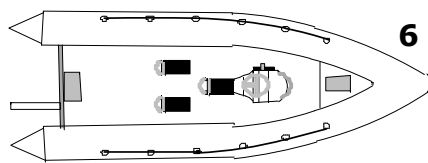

4

10

5

11

6

12

## KEY:

**JOCKEY CONSOLE:** Standard in all craft, supplied with, back rest, battery storage under seat, locker to console head, fixed seat cushion and steering. LEFT HAND throttles are standard unless you specify otherwise.

**JOCKEY SEAT SINGLE:** Supplied with hinged seat cushion and back rest, 50 cm length.

**JOCKEY SEAT DOUBLE:** Supplied with hinged seat cushion and back rest, 80 cm length.

**BENCH SEAT:** We have 2 options of bench seat. The larger unit is NORMALLY fitted to the 550-600-650-700 and the smaller one to the 460-500-540